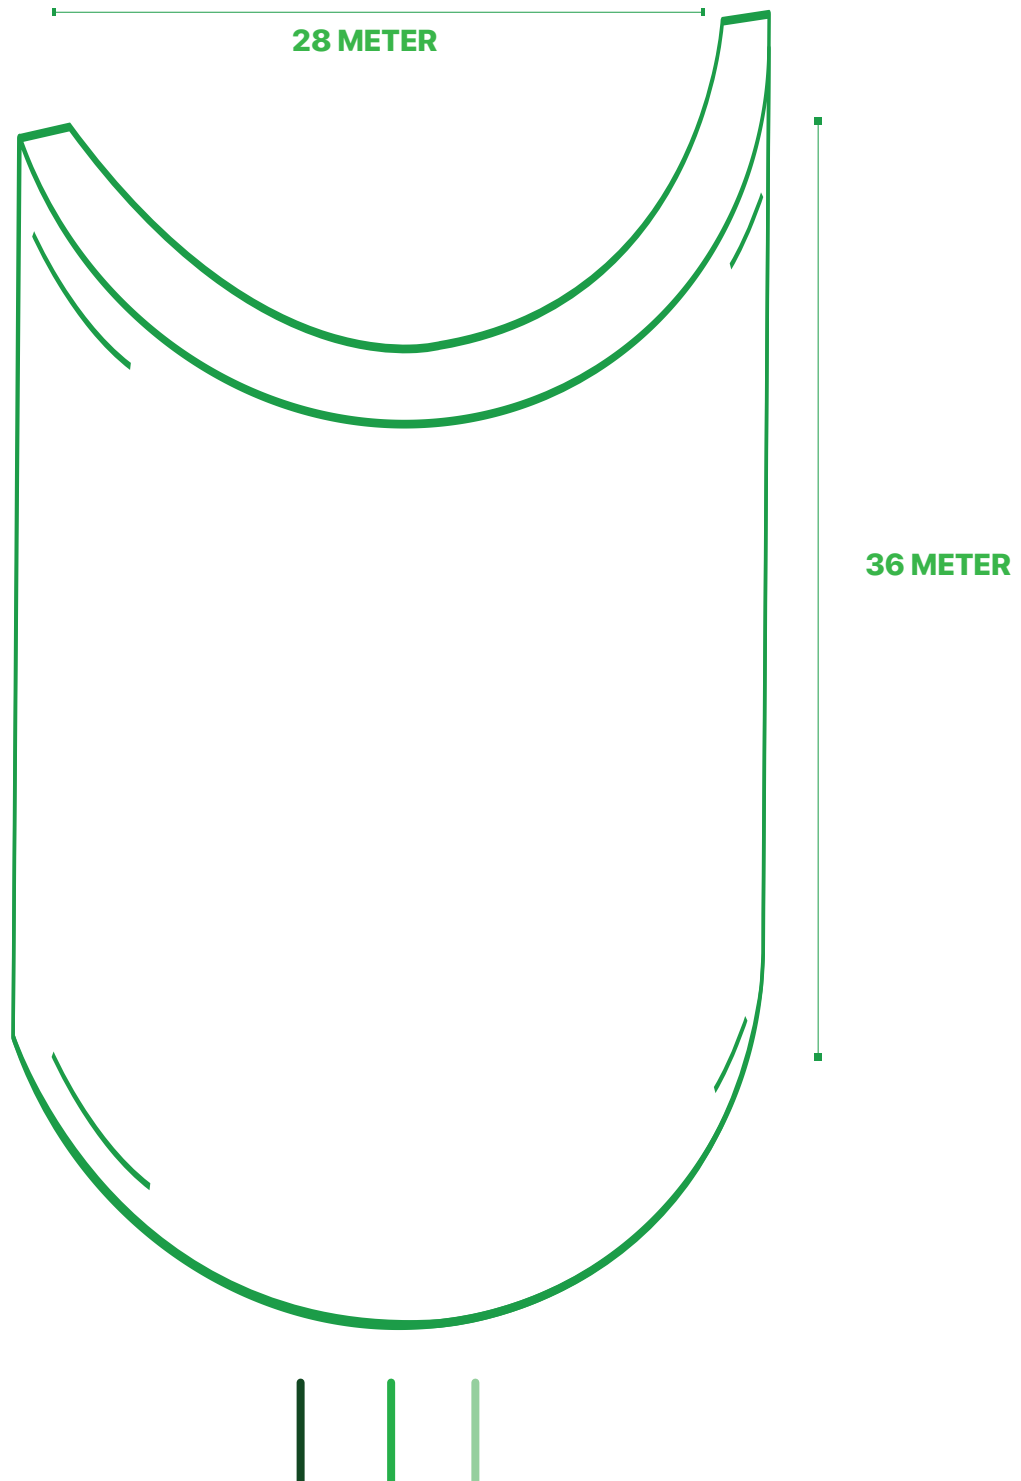

THE MONSTER
DIGITAL SCREEN
PRESENTATION

THE MONSTER

WHERE ...

The Monster screen is located in the heart Of capital city
on the cross road of fahd al salem st and ali al salem st
Also dominated the main entrance of Al Mubarakiya souq.

SIZE..

Price

Annual subscription

10 seconds

145,000 K.D

Monthly subscription

10 seconds

15,000 K.D